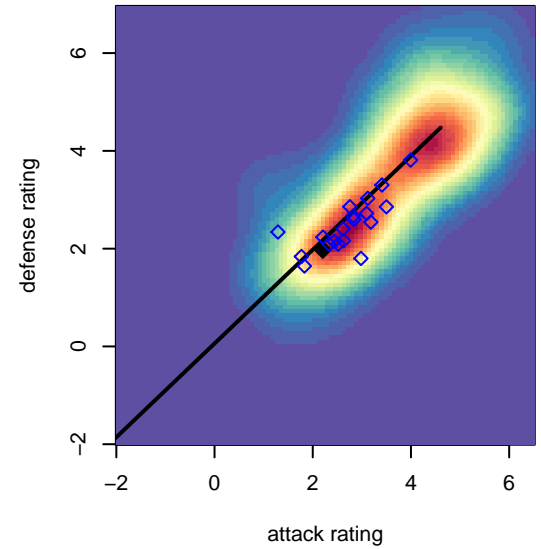

Snohomish United Black G00

Snohomish Youth SC
 Snohomish, WA
 G00 total strength=1404
 attack=9.06 defense=7.24
 spr league = Win RCL G00 Div 3

alt names used:
 SNOHOMISH UNITED BLACK A
 SNOHOMISH UNITED G00 BLACK (WA)
 SNOHOMISH UNITED G00 BLACK (WA)
 SNOHOMISH UNITED SNOHOMISH UNITED ()
 SNOHOMISH UNITED BLACK A
 SNOHOMISH UNITED BLACK A

Venues played:
 2016 Snohomish United Invt Gold
 2016 Nike Crossfire Challenge Gold Group U17
 2016 Bigfoot Gold U17
 2016 Win RCL G00 Div 3
 2016 WYS Presidents Cup G00 Div 2

Snohomish United Black G00
 Dots are actual minus expected GF (blue circles) and GA (red triangles).
 Blue line is smoothed change in attack strength. Red is smoothed change in defense strength.

**attack and defense variance (black dot)
relative to other teams
and top 10 in region**

**attack and defense rating
relative to others at age
and all opponents in last 13 months**

**attack and defense rating
relative to others at age
and all opponents in last 13 months**

Performance relative to 13 month average

Performance relative to 13 month average

Distribution of opponents
 Red = Lose zone, Blue = Win zone, Green = Even
 Black line separates win/lose zones

lot. A=Neither has attack advantage, B=Opponent has both attack and defense advantage, C=Opponent has both attack and defense disadvantage, D=Both have