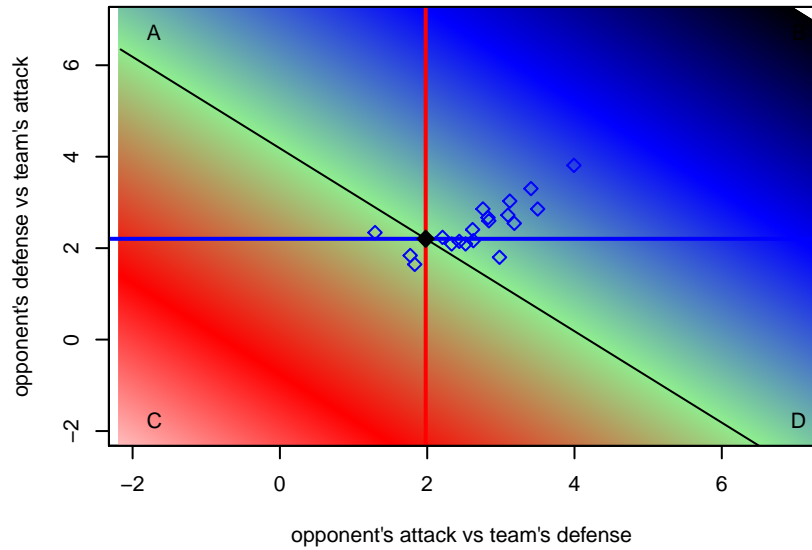

Venues played:
 2016 Snohomish United Invt Gold
 2016 Nike Crossfire Challenge Gold Group U17
 2016 Bigfoot Gold U17
 2016 Win RCL G00 Div 3
 2016 WYS Presidents Cup G00 Div 2

Snohomish United Black G00
 Dots are actual minus expected GF (blue circles) and GA (red triangles).
 Blue line is smoothed change in attack strength. Red is smoothed change in defense strength.

**attack and defense variance (black dot)
relative to other teams
and top 10 in region**

**attack and defense rating
relative to others at age
and all opponents in last 13 months**

**attack and defense rating
relative to others at age
and all opponents in last 13 months**

Performance relative to 13 month average

Performance relative to 13 month average

Distribution of opponents
 Red = Lose zone, Blue = Win zone, Green = Even
 Black line separates win/lose zones

lot. A=Neither has attack advantage, B=Opponent has both attack and defense advantage, C=Opponent has both attack and defense disadvantage, D=Both have