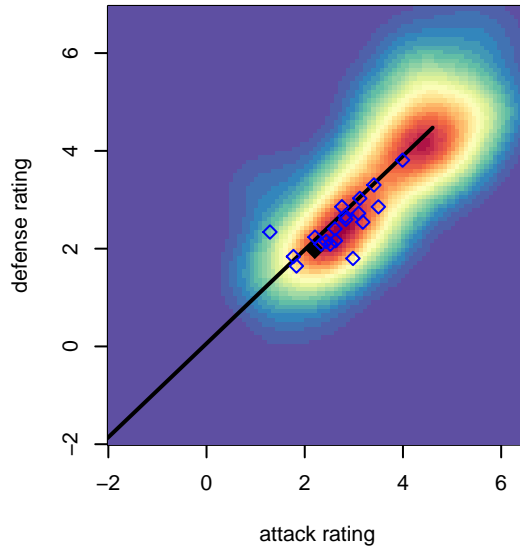

Snohomish United Black G00

Snohomish Youth SC
 Snohomish, WA
 G00 total strength=1404
 attack=9.06 defense=7.24
 spr league = Win RCL G00 Div 3

alt names used:
 SNOHOMISH UNITED BLACK A
 SNOHOMISH UNITED G00 BLACK (WA)
 SNOHOMISH UNITED G00 BLACK (WA)
 SNOHOMISH UNITED SNOHOMISH UNITED ()
 SNOHOMISH UNITED BLACK A
 SNOHOMISH UNITED BLACK A

Venues played:
 2016 Snohomish United Invt Gold
 2016 Nike Crossfire Challenge Gold Group U17
 2016 Bigfoot Gold U17
 2016 Win RCL G00 Div 3
 2016 WYS Presidents Cup G00 Div 2

Snohomish United Black G00
 Dots are actual minus expected GF (blue circles) and GA (red triangles).
 Blue line is smoothed change in attack strength. Red is smoothed change in defense strength.

**attack and defense variance (black dot)
relative to other teams
and top 10 in region**

**attack and defense rating
relative to others at age
and all opponents in last 13 months**

**attack and defense rating
relative to others at age
and all opponents in last 13 months**

Performance relative to 13 month average

Performance relative to 13 month average

Distribution of opponents
 Red = Lose zone, Blue = Win zone, Green = Even
 Black line separates win/lose zones

lot. A=Neither has attack advantage, B=Opponent has both attack and defense advantage, C=Opponent has both attack and defense disadvantage, D=Both have