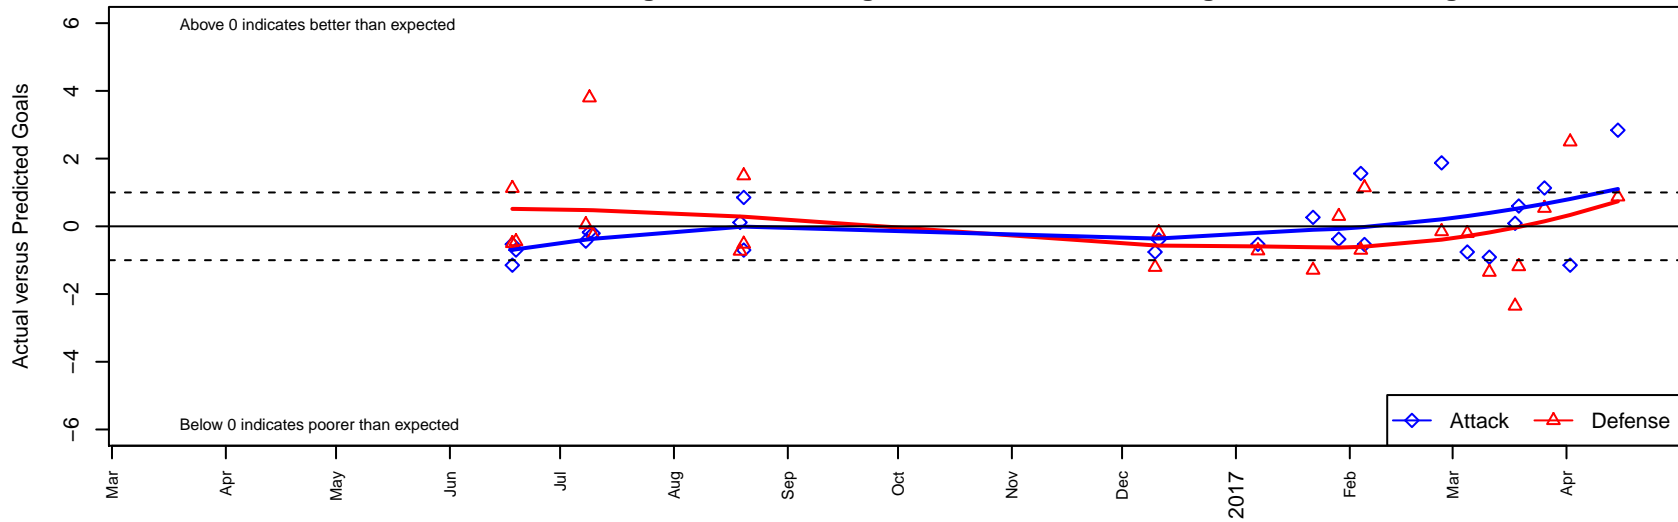

Snohomish United Black G00

Snohomish Youth SC
 Snohomish, WA
 G00 total strength=1404
 attack=9.06 defense=7.24
 spr league = Win RCL G00 Div 3

alt names used:
 SNOHOMISH UNITED BLACK A
 SNOHOMISH UNITED G00 BLACK (WA)
 SNOHOMISH UNITED G00 BLACK (WA)
 SNOHOMISH UNITED SNOHOMISH UNITED ()
 SNOHOMISH UNITED BLACK A
 SNOHOMISH UNITED BLACK A

Venues played:
 2016 Snohomish United Invt Gold
 2016 Nike Crossfire Challenge Gold Group U17
 2016 Bigfoot Gold U17
 2016 Win RCL G00 Div 3
 2016 WYS Presidents Cup G00 Div 2

Snohomish United Black G00
 Dots are actual minus expected GF (blue circles) and GA (red triangles).
 Blue line is smoothed change in attack strength. Red is smoothed change in defense strength.

**attack and defense variance (black dot)
relative to other teams
and top 10 in region**

**attack and defense rating
relative to others at age
and all opponents in last 13 months**

**attack and defense rating
relative to others at age
and all opponents in last 13 months**

Performance relative to 13 month average

Performance relative to 13 month average

Distribution of opponents
 Red = Lose zone, Blue = Win zone, Green = Even
 Black line separates win/lose zones

lot. A=Neither has attack advantage, B=Opponent has both attack and defense advantage, C=Opponent has both attack and defense disadvantage, D=Both have